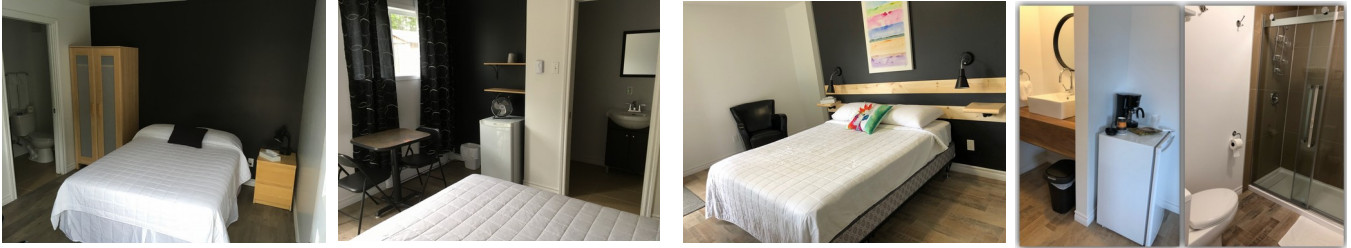

Rates for lodging (includes two guests) Cabins

12 X 14

16 X 18

	Nights	tariff	tax	Key deposit	total
12 X 14	1	97\$	3.50\$	10\$	110.50\$
16 X 18	1	122\$	3.50\$	10\$	135.50\$

Hostel

number nights	Room (9x9) (double bed)				Room (13x9) (double bed)				Suite (12x13) (queen bed / private bathroom)			
	tariff	tax	key	total	tariff	tax	key	total	tariff	tax	key	total
1	67\$	3.50\$	10\$	80.50\$	77\$	3.50\$	10\$	90.50\$	97\$	3.50\$	10\$	110.50\$

- Cabins must be liberated and keys returned before noon.
- Key deposit returned at checkout.
- You may remain on site until 8pm day of checkout.
- Check-in time from 2pm.
- Cash or Debit only.
- No refunds.